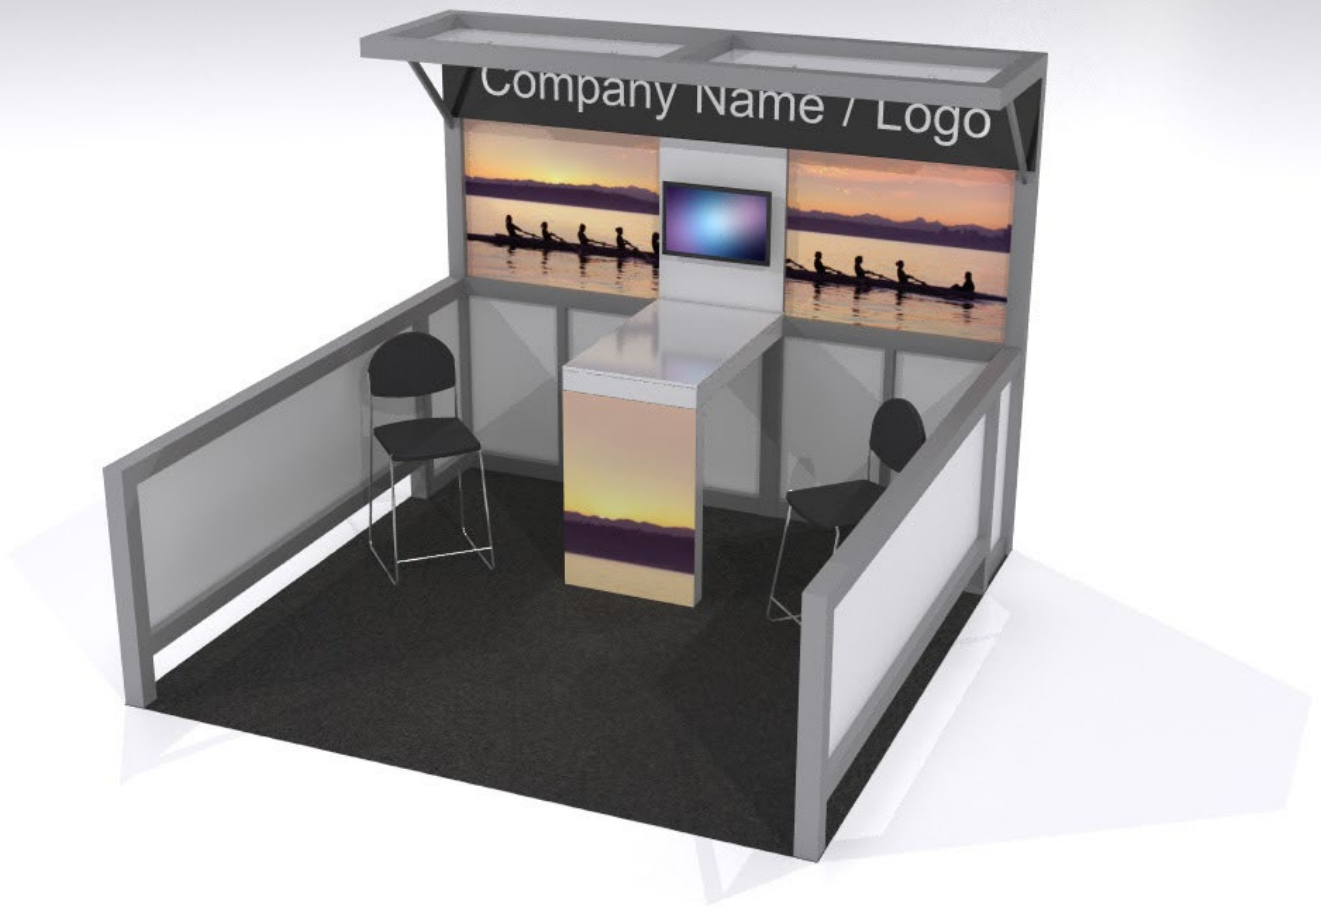

# SILVER LEVEL 10X10 SPECIFICATIONS

**PANEL A** (1) 115.1875" W x 17" H Header Panel (Logo/Company Name)

• Panel with bleed adding 1.625" to top: 115.1875"W x 18.625" H

**PANEL B** (1) 45.3125" W x 33.8125" H Graphic Panel

• Panel viewable size 44.8125" W x 31.5625" H

**PANEL C** (1) 45.3125" W x 33.8125" H Graphic Panel

• Panel viewable size 44.8125" W x 31.5625" H

**PANEL D** (1) 23" W x 38.5" H Graphic Panel

• Panel with bleed 23"W x 42" H, top 3.5" is covered by countertop