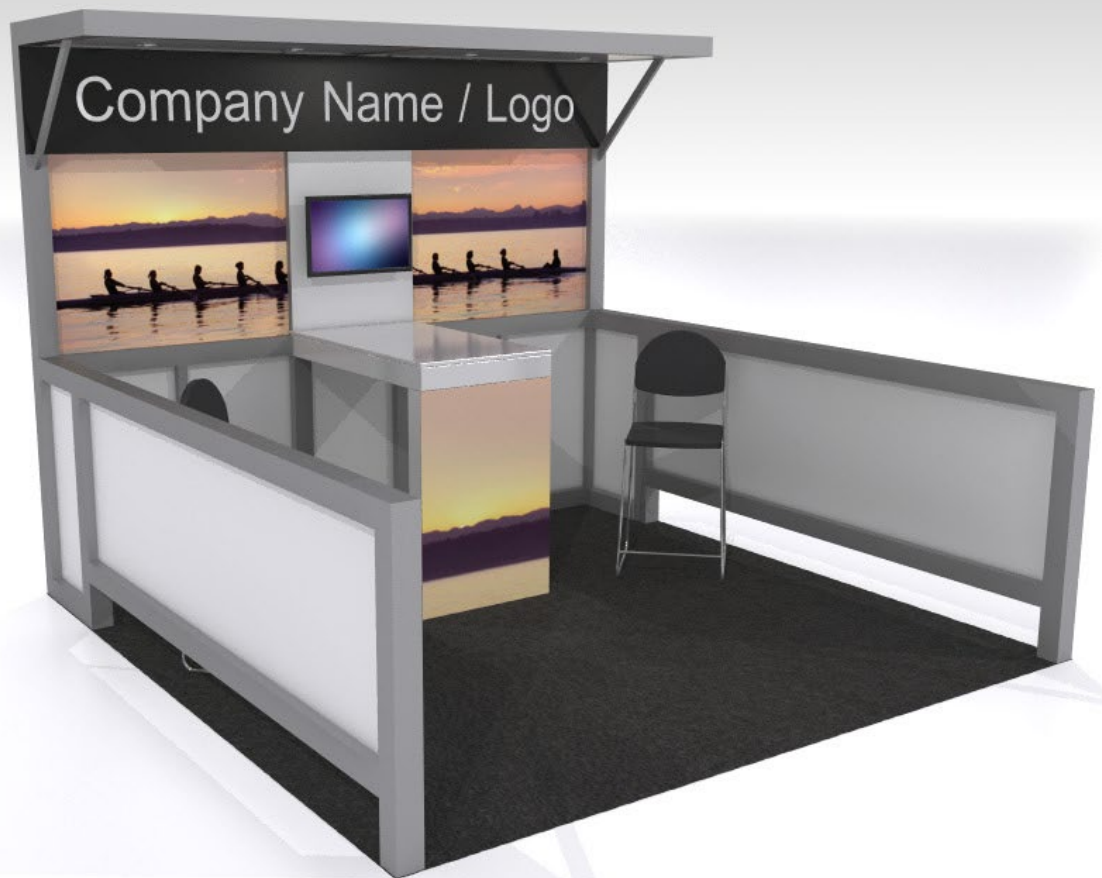

SILVER TURNKEY 10X10 VIEW 2