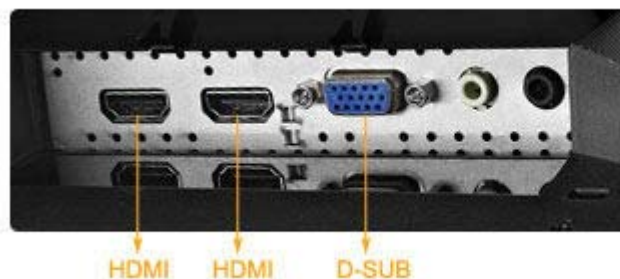

Extensive Connectivity and Built-In Stereo Speaker for Multimedia Enjoyment

VN247H comes with rich connectivity including Dual HDMI and D-sub so that users could easily connect it to Full HD Blu-ray Disc players and myriad HD playback devices. Enjoy limitless entertainment and multimedia enjoyment with the built-in stereo speakers.